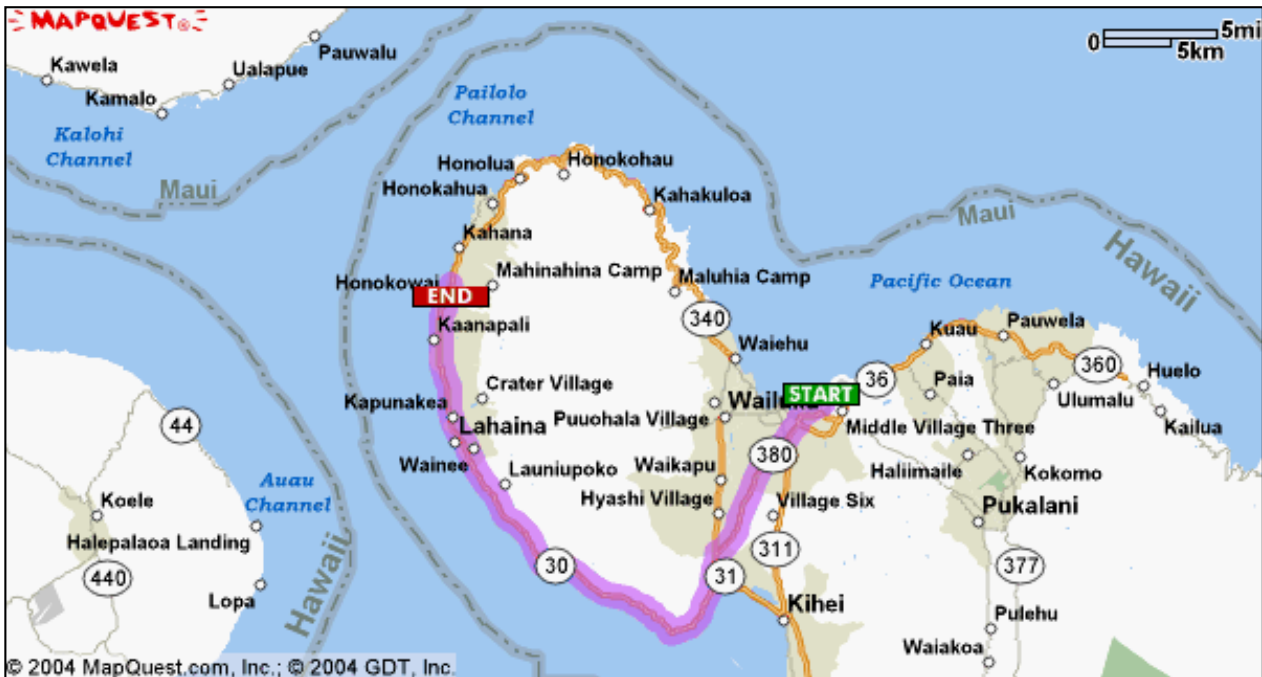

Start: 1 Kahului Airport Rd
Kahului, HI
96732-2345 US

End: 3801 Lower Honoapiilani Rd
Honokowai, HI
96761 US

Distance: 29.50 miles

Total Estimated Time: 54 minutes

Directions	Distance
 1. Start out going SOUTHWEST on TERMINAL/PARKING/RENTAL CAR RETURN ACC toward TERMINAL ACC .	0.4 miles
 2. Stay straight to go onto AIRPORT EXIT/RETURN TO TERMINAL ACC .	<0.1 miles
 3. Stay straight to go onto KEOLANI PL .	0.7 miles
 4. Turn SLIGHT LEFT onto DAIRY RD/HI-380 . Continue to follow HI-380 .	6.2 miles
 5. Turn LEFT onto HONOAPIILANI HWY/HI-30 S . Continue to follow HI-30 S .	21.0 miles
 6. Turn LEFT onto LOWER HONOAPIILANI RD .	0.9 miles
 End at 3801 Lower Honoapiilani Rd, Honokowai, HI 96761 US	

Start:

1 Kahului Airport Rd
Kahului, HI
96732-2345 US

End:

3801 Lower Honoapiilani Rd
Honokowai, HI
96761 US