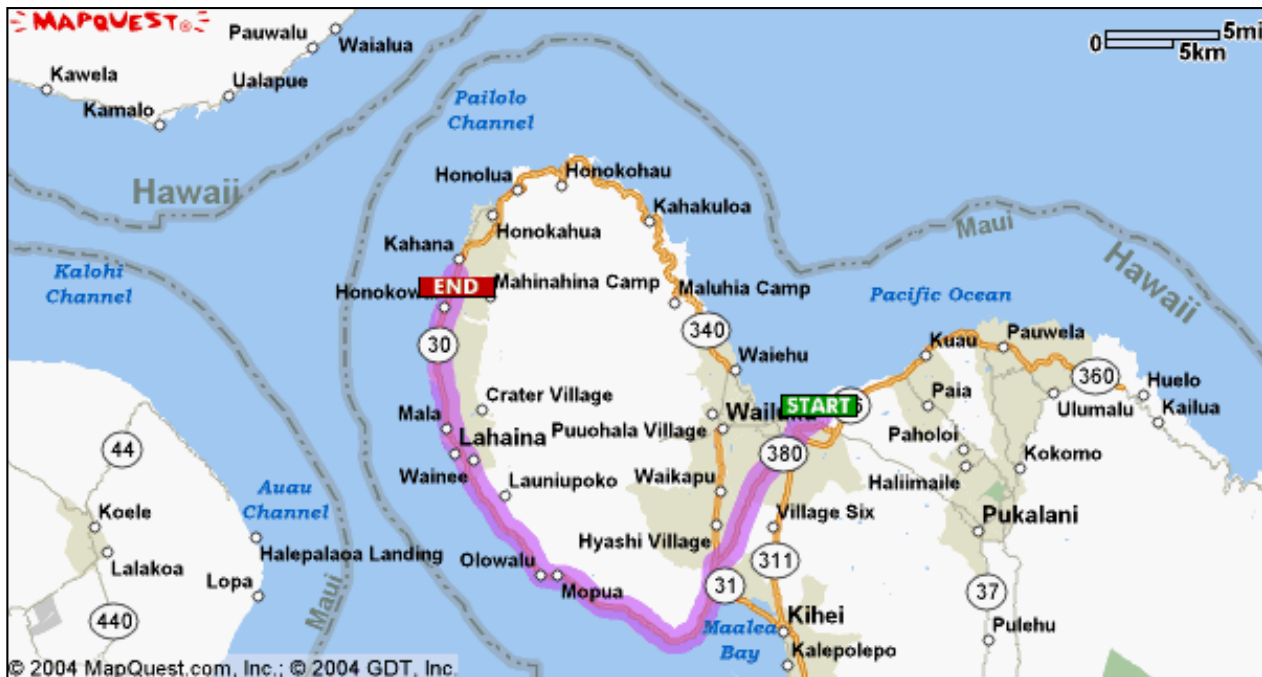

Start: 1 Kahului Airport Rd
Kahului, HI
96732-2345 US

End: 4242 Lower Honoapiilani Rd
Lahaina, HI
96761-8969 US

Distance: 30.40 miles

Total Estimated Time: 54 minutes

Directions

Distance

- | | | |
|---|---|------------|
|  | 1. Start out going SOUTHWEST on TERMINAL/PARKING/RENTAL CAR RETURN ACC toward TERMINAL ACC. | 0.4 miles |
|  | 2. Stay straight to go onto AIRPORT EXIT/RETURN TO TERMINAL ACC. | <0.1 miles |
|  | 3. Stay straight to go onto KEOLANI PL. | 0.7 miles |
|  | 4. Turn SLIGHT LEFT onto DAIRY RD/HI-380. Continue to follow HI-380. | 6.2 miles |
|  | 5. Turn LEFT onto HONOAPIILANI HWY/HI-30 S. Continue to follow HI-30 S. | 22.3 miles |
|  | 6. Turn LEFT onto AKAHELE ST. | 0.1 miles |
|  | 7. Turn RIGHT onto LOWER HONOAPIILANI RD. | 0.4 miles |
|  | End at 4242 Lower Honoapiilani Rd, Lahaina, HI 96761-8969 US | |