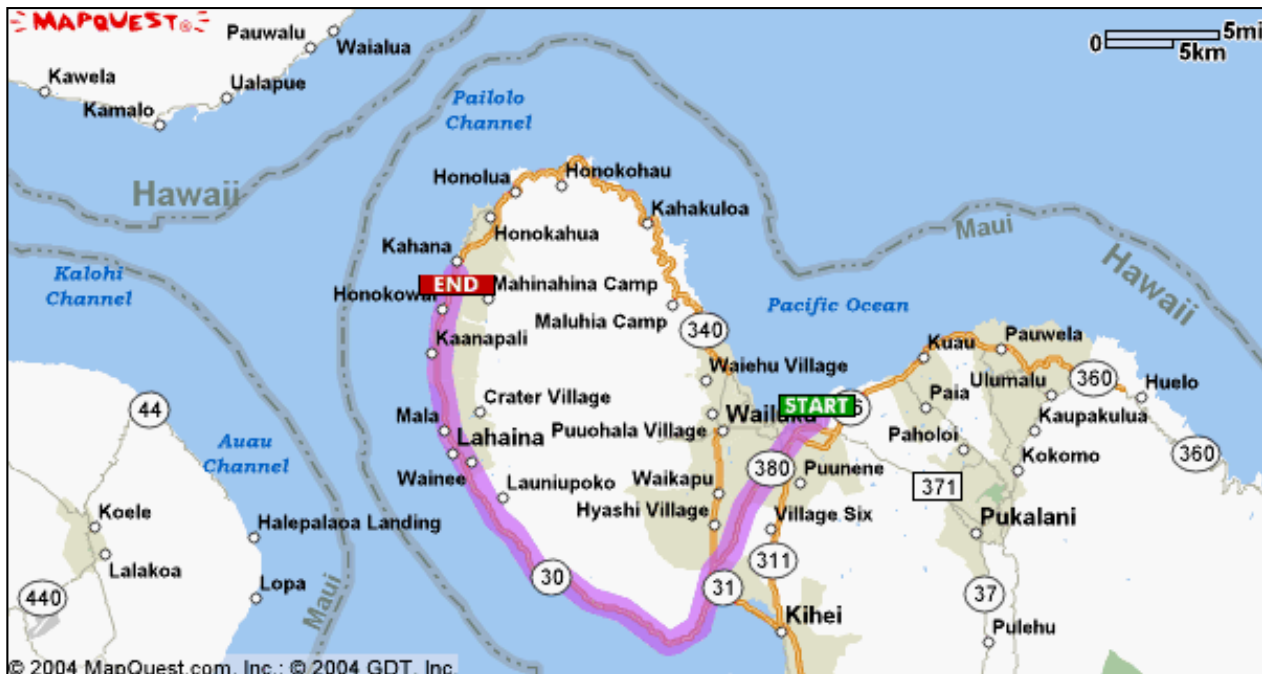

Start: 1 Kahului Airport Rd
Kahului, HI
96732-2345 US

End: 4299 Lower Honoapiilani Rd
Lahaina, HI
96761-8997 US

Distance: 30.64 miles

Total Estimated Time: 54 minutes

Directions	Distance
START 1. Start out going SOUTHWEST on TERMINAL/PARKING/RENTAL CAR RETURN ACC toward TERMINAL ACC.	0.4 miles
 2. Stay straight to go onto AIRPORT EXIT/RETURN TO TERMINAL ACC.	<0.1 miles
 3. Stay straight to go onto KEOLANI PL.	0.7 miles
 4. Turn SLIGHT LEFT onto DAIRY RD/HI-380. Continue to follow HI-380.	6.2 miles
 5. Turn LEFT onto HONOAPIILANI HWY/HI-30 S. Continue to follow HI-30 S.	22.9 miles
 6. Turn LEFT onto HOOHUI RD.	<0.1 miles
 7. Turn LEFT onto LOWER HONOAPIILANI RD.	<0.1 miles
END End at 4299 Lower Honoapiilani Rd, Lahaina, HI 96761-8997 US	